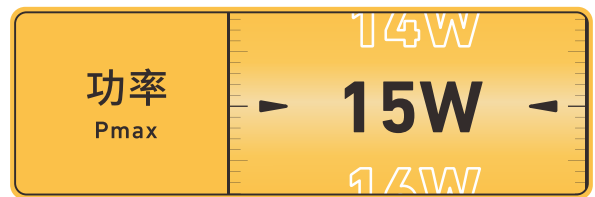

电压 / 电流 V_{mp} / I_{mp}

2*USB 5V/2.46A

净重 N.W.

0.59Kg

展开尺寸 Open Dimension

554*320*6mm

折叠尺寸 Folded Dimension

320*197*30mm

Stitched Loop

USB Cable

Carabiner

Suction Cups

Stable voltage
USB output

Products for :

iPhone

Android

iPAD

Power Bank

Game Player

MP3/MP4

Camera

Bluetooth